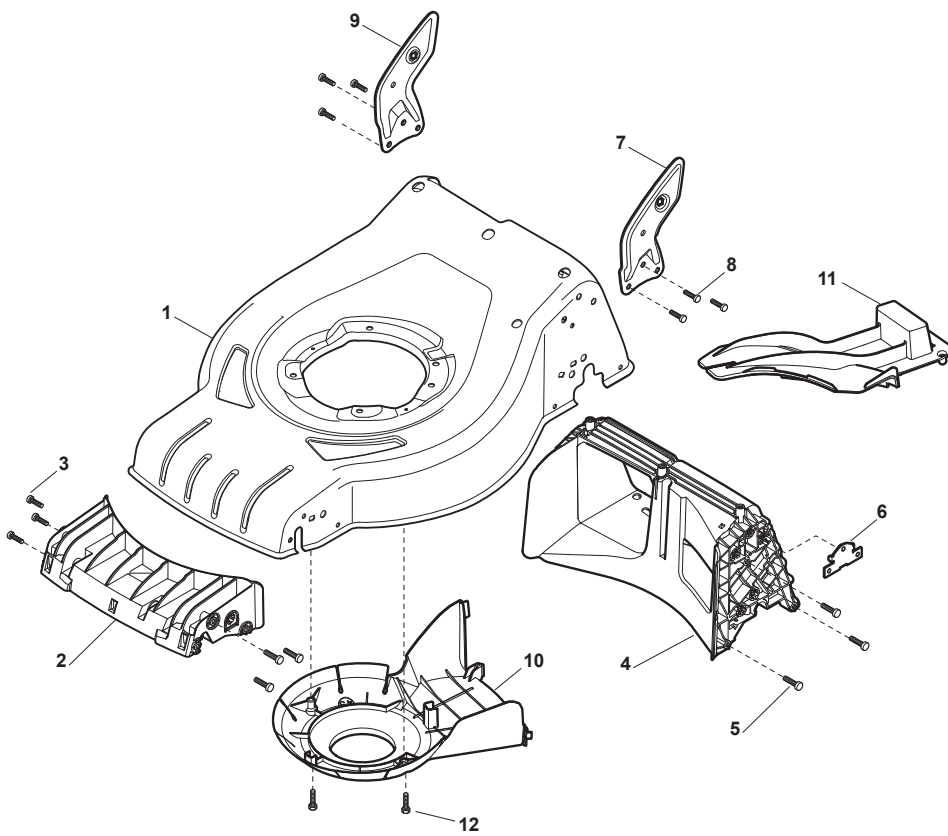

# Parts Catalogue

for model  
**CR-CS 434 S**

- Use GLOBAL GARDEN PRODUCT Genuine Spare Parts specified in the parts list for repair and/or replacement.
- The contents described in the parts list may change due to improvement.
- The drawings of the spare parts are only indicative and might not represent the part in question exactly.
- The indications "right" - "left" - "front" - "rear" refer to the position of the operator when using the machine.
- When placing orders of parts for repair and/or replacement, make sure that the illustrated parts list is the one applying to the machine's year of manufacture, as shown on the identification plate attached to the machine.

THIS INFORMATION IS NOT INTENDED FOR SALE OR RESALE, AND THIS NOTICE MUST REMAIN ON ALL COPIES.

Fig.	Quantity	Part No	Description	Notes
2	1	322108300/1	Front Conveyor Assy	
1	1	381004017/0	Red Deck	
1	1	381004728/0	Grey Deck	
3	6	112728699/0	Screw	
4	1	322108302/0	Rear Conveyor Assy	
5	6	112728699/0	Screw	
6	2	322545213/0	Plate	
7	1	381005139/0	Left Bracket	
8	6	112727801/0	Screw	
9	1	381005137/0	Right Bracket	
10	1	322060241/0	Belt Protection	
11	1	322140240/0	Mulching Deflector	
12	2	112728530/0	Screw	

Fig.	Quantity	Part No	Description	Notes
1	2	322545189/0	Plate	
2	1	322735597/1	Sector, Height Adjustment	
3	2	381005141/0	Wheel Support	
4	2	381003354/0	Lever, Height Adjustment	
5	2	122519811/0	Pin	
6	2	112521350/0	Washer	
7	2	112155000/0	Nut	
9	1	322735595/1	Sector, Height Adjustment	
11	4	112728698/0	Screw	
12	2	322545152/0	Plate	
13	1	381302819/0	Rear Wheel Axle	
14	1	122534131/0	Pin	
15	1	381003356/0	Wheels Rear Adj. Lever	
16	1	122446192/0	Spring	
17	1	112154510/0	Nut	
18	2	322600204/0	Internal Wheel Protection	
21	2	112521350/0	Washer	
22	2	112155000/0	Nut	