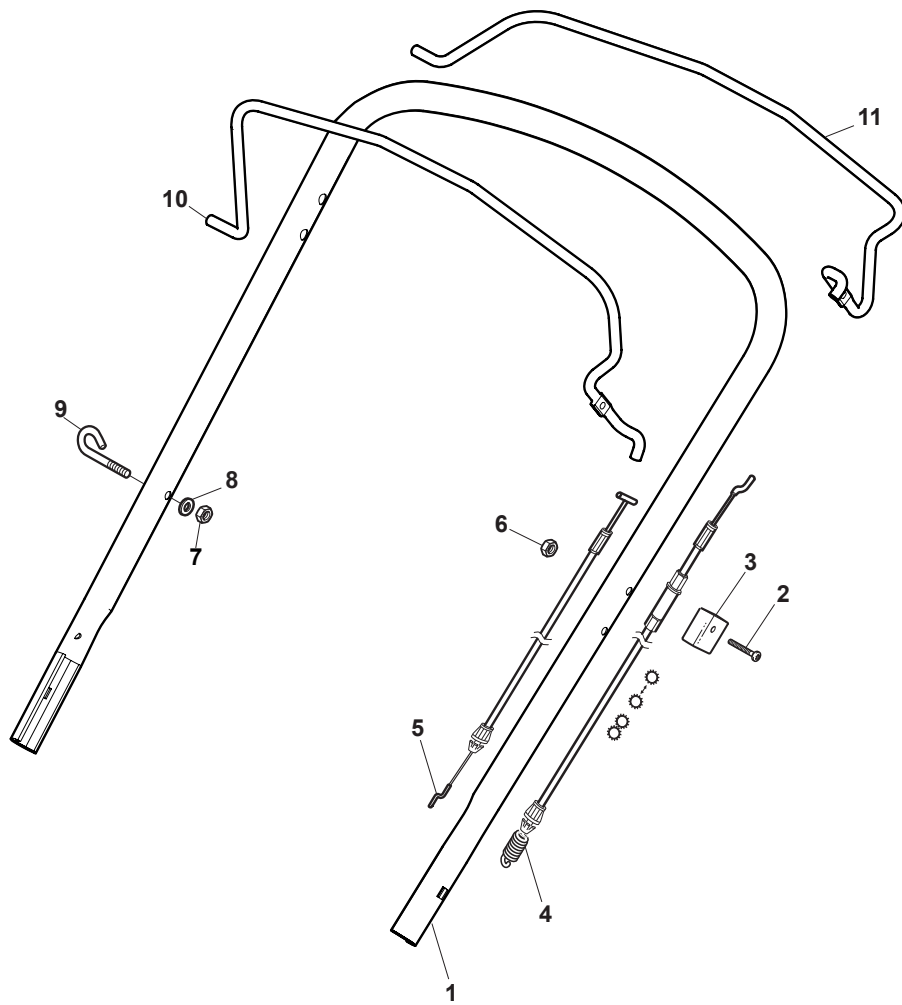

Fig.	Quantity	Part No	Description	Notes
1	2	322545189/0	Plate	
2	1	322735597/1	Sector, Height Adjustment	
3	2	381005141/0	Wheel Support	
4	2	381003354/0	Lever, Height Adjustment	
5	2	122519811/0	Pin	
6	2	112521350/0	Washer	
7	2	112155000/0	Nut	
9	1	322735595/1	Sector, Height Adjustment	
11	4	112728698/0	Screw	
12	2	322545152/0	Plate	
13	1	381302819/0	Rear Wheel Axle	
14	1	122534131/0	Pin	
15	1	381003356/0	Wheels Rear Adj. Lever	
16	1	122446192/0	Spring	
17	1	112154510/0	Nut	
18	2	322600204/0	Internal Wheel Protection	
21	2	112521350/0	Washer	
22	2	112155000/0	Nut	

Fig.	Quantity	Part No	Description	Notes
1	1	381006740/0	Handle, Upper Part	
2	1	112727783/0	Screw	
3	1	322551640/0	Plate	
4	1	381030085/0	Cable Rear Drive	
5	1	181030084/0	Cable, Thread Engine Brake	B&S / GGP / Honda Engine
6	1	112154510/0	Nut	
7	1	112154510/0	Nut	
8	1	112521330/0	Washer	
9	1	122430313/0	Guide Spring	
10	1	181003369/0	Lever, Engine Brake	
11	1	181003371/0	Driving Lever	

Fig.	Quantity	Part No	Description	Notes
1	4	112608600/0	Seeger	
2	1	122570120/1	Pinion Left	
3	1	122570110/1	Pinion Right	
4	2	322042066/0	Bushing	
5	2	112521371/0	Washer	
6	1	181003092/0	Gear Box	
7	1	122601904/0	Pulley	
8	1	112645700/0	Elastic Pin	
9	1	122033283/0	Adjustment Rod	
10	1	135063710/0	Belt	
11	1	122041957/1	Bushing	
12	1	122450063/0	Spring	
13	1	322680009/0	Washer	
14	1	112154510/0	Nut	
15	1	122110230/0	Hub Cover	
16	2	122753000/0	Pin	