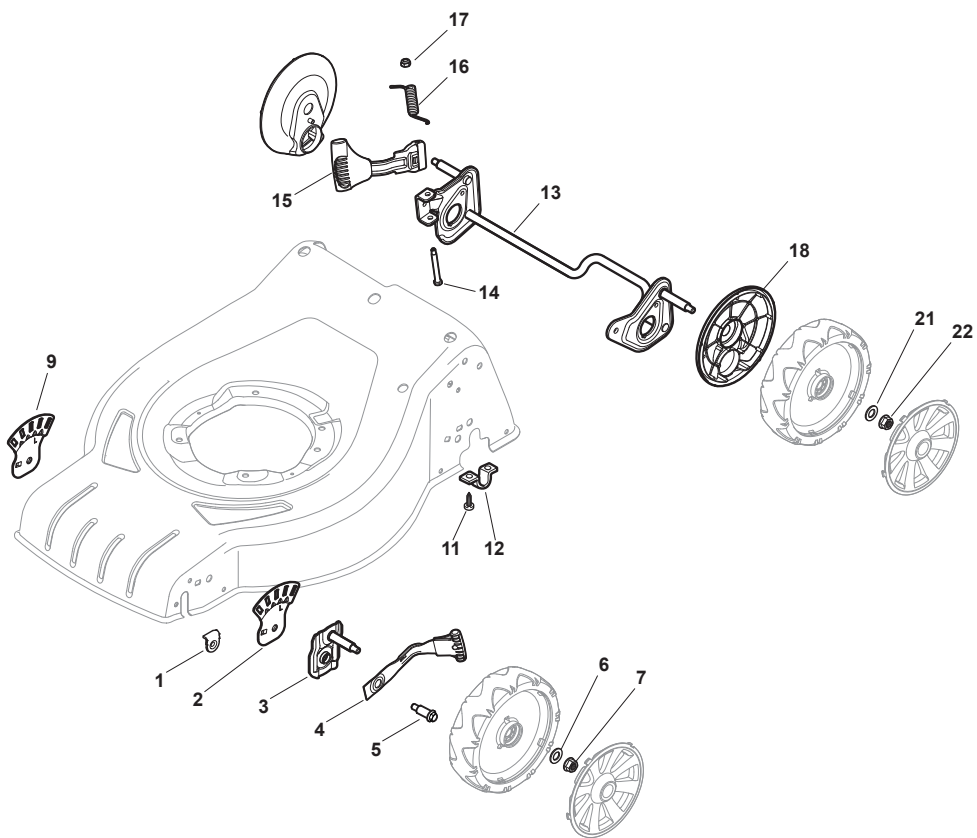

Fig.	Quantity	Part No	Description	Notes
2	1	322108300/1	Front Conveyor Assy	
1	1	381004019/0	Red Deck	
3	6	112728699/0	Screw	
4	1	322108302/0	Rear Conveyor Assy	
5	6	112728699/0	Screw	
6	2	322545213/0	Plate	
7	1	381005139/0	Left Bracket	
8	6	112727801/0	Screw	
9	1	381005137/0	Right Bracket	
10	1	322060241/0	Belt Protection	
11	1	322140240/0	Mulching Deflector	
12	2	112728530/0	Screw	

Fig.	Quantity	Part No	Description	Notes
1	2	322545189/0	Plate	
2	1	322735597/1	Sector, Height Adjustment	
3	2	381005141/0	Wheel Support	
4	2	381003354/0	Lever, Height Adjustment	
5	2	122519811/0	Pin	
6	2	112521350/0	Washer	
7	2	112155000/0	Nut	
9	1	322735595/1	Sector, Height Adjustment	
11	4	112728698/0	Screw	
12	2	322545152/0	Plate	
13	1	381302819/0	Rear Wheel Axle	
14	1	122534131/0	Pin	
15	1	381003356/0	Wheels Rear Adj. Lever	
16	1	122446192/0	Spring	
17	1	112154510/0	Nut	
18	2	322600204/0	Internal Wheel Protection	
21	2	112521350/0	Washer	
22	2	112155000/0	Nut	

Fig.	Quantity	Part No	Description	Notes
1	1	381006737/0	Handle Lower Part	Black
1	1	381007537/0	Handle, Lower Part Yellow	Yellow
2	2	112819110/0	Screw	
3	2	122671651/0	Washer	
4	2	122399900/0	Knob	Black
4	2	322399840/0	Yellow Knob	Yellow
4	2	322399846/0	Red Knob	Red
5	2	112293200/0	Nut	
7	2	112818900/0	Screw	
9	2	122399900/0	Knob	Black
9	2	322399840/0	Yellow Knob	Yellow
9	2	322399846/0	Red Knob	Red
10	2	112293200/0	Nut	
11	2	112155000/0	Nut	
12	2	112521350/0	Washer	
13	2	112369500/0	Elastic Washer	
14	2	112760605/0	Screw	
15	1	381008691/0	Outfit, Screws	Black
15	1	381008692/0	Outfit, Screws	Yellow
15	1	381008695/0	Outfit, Screws	Red

Fig.	Quantity	Part No	Description	Notes
1	1	381006740/0	Handle, Upper Part	
2	1	112727783/0	Screw	
3	1	322551640/0	Plate	
4	1	381030085/0	Cable Rear Drive	
5	1	181030084/0	Cable, Thread Engine Brake	B&S / GGP / Honda Engine
6	1	112154510/0	Nut	
7	1	112154510/0	Nut	
8	1	112521330/0	Washer	
9	1	122430313/0	Guide Spring	
10	1	181003369/0	Lever, Engine Brake	
11	1	181003371/0	Driving Lever	