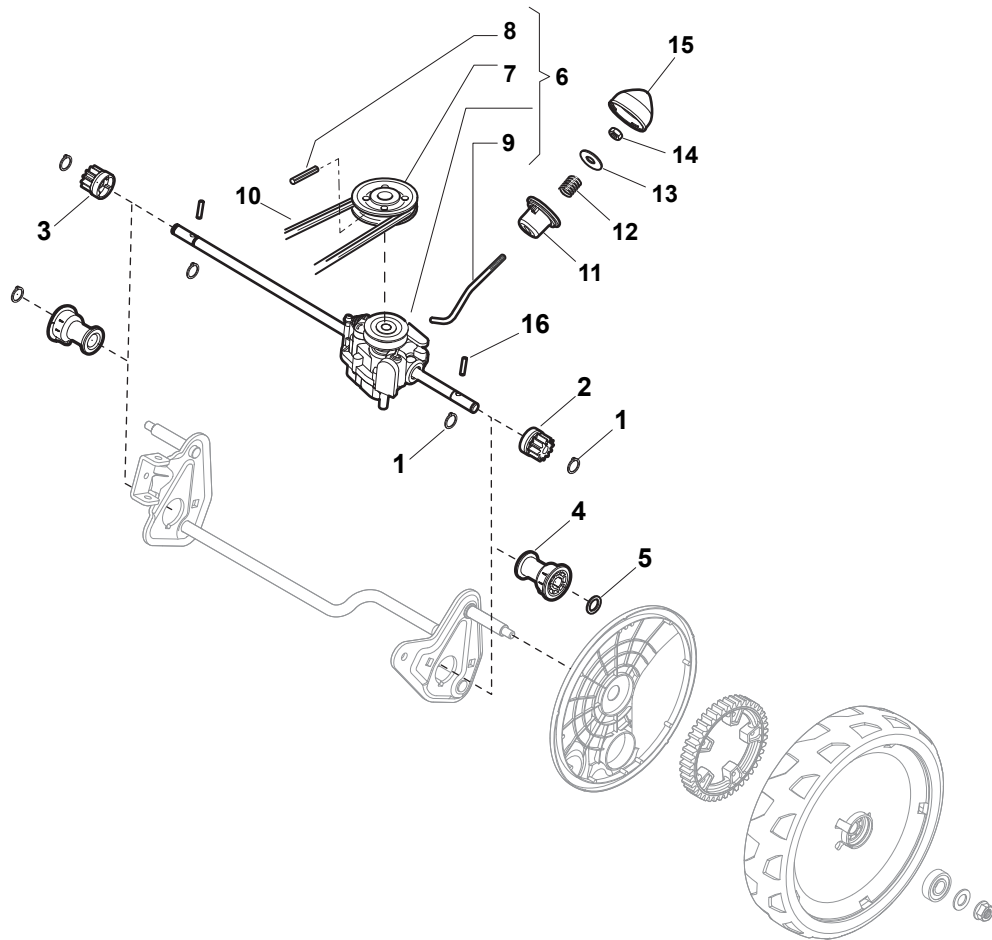

Fig.	Quantity	Part No	Description	Notes
1	2	322545189/0	Plate	
2	1	322735597/1	Sector, Height Adjustment	
3	2	381005141/0	Wheel Support	
4	2	381003354/0	Lever, Height Adjustment	
5	2	122519811/0	Pin	
6	2	112521350/0	Washer	
7	2	112155000/0	Nut	
9	1	322735595/1	Sector, Height Adjustment	
11	4	112728698/0	Screw	
12	2	322545152/0	Plate	
13	1	381302819/0	Rear Wheel Axle	
14	1	122534131/0	Pin	
15	1	381003356/0	Wheels Rear Adj. Lever	
16	1	122446192/0	Spring	
17	1	112154510/0	Nut	
18	2	322600204/0	Internal Wheel Protection	
21	2	112521350/0	Washer	
22	2	112155000/0	Nut	

Fig.	Quantity	Part No	Description	Notes
1	1	381006740/0	Handle, Upper Part	
2	1	112727783/0	Screw	
3	1	322551640/0	Plate	
4	1	381030085/0	Cable Rear Drive	
5	1	181030084/0	Cable, Thread Engine Brake	B&S / GGP / Honda Engine
6	1	112154510/0	Nut	
7	1	112154510/0	Nut	
8	1	112521330/0	Washer	
9	1	122430313/0	Guide Spring	
10	1	181003369/0	Lever, Engine Brake	
11	1	181003371/0	Driving Lever	

Fig.	Quantity	Part No	Description	Notes
1	1	381006740/0	Handle, Upper Part	
2	1	112727788/0	Screw	
3	1	381030085/0	Cable Rear Drive	
4	1	181005522/0	Throttle Cable	B&S Engine
4	1	181005534/0	Throttle Cable	GGP 100cc Engine
4	1	181005535/0	Throttle Cable	
5	1	112154510/0	Nut	
6	1	181030084/0	Cable, Thread Engine Brake	B&S / GGP / Honda Engine
7	1	112154510/0	Nut	
8	1	112521330/0	Washer	
9	1	122430313/0	Guide Spring	
10	1	181003369/0	Lever, Engine Brake	
11	1	181003371/0	Driving Lever	

Fig.	Quantity	Part No	Description	Notes
1	4	112608600/0	Seeger	
2	1	122570120/1	Pinion Left	
3	1	122570110/1	Pinion Right	
4	2	322042066/0	Bushing	
5	2	112521371/0	Washer	
6	1	181003092/0	Gear Box	
7	1	122601904/0	Pulley	
8	1	112645700/0	Elastic Pin	
9	1	122033283/0	Adjustment Rod	
10	1	135063710/0	Belt	
11	1	122041957/1	Bushing	
12	1	122450063/0	Spring	
13	1	322680009/0	Washer	
14	1	112154510/0	Nut	
15	1	122110230/0	Hub Cover	
16	2	122753000/0	Pin	