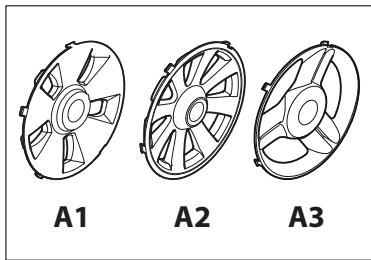

Fig.	Quantity	Part No	Description	Notes
1	4	112608600/0	Seeger	
2	1	122570120/1	Pinion Left	
3	1	122570110/1	Pinion Right	
4	2	322042066/0	Bushing	
5	2	112521371/0	Washer	
6	1	181003092/0	Gear Box	
7	1	122601904/0	Pulley	
8	1	112645700/0	Elastic Pin	
9	1	122033283/0	Adjustment Rod	
10	1	135063710/0	Belt	
11	1	122041957/1	Bushing	
12	1	122450063/0	Spring	
13	1	322680009/0	Washer	
14	1	112154510/0	Nut	
15	1	122110230/0	Hub Cover	
16	2	122753000/0	Pin	

Bushing - Ø180

Ball Bearing - Ø180

Bushing - Ø180

Ball Bearing - Ø180

Fig.	Quantity	Part No	Description	Notes
1	6	112728706/0	Screw	
2	2	381007460/1	Wheel	
3	8	322042064/0	Bushing	
4	2	381007442/1	Wheel	
5	2	381007464/1	Wheel	
6	2	381007445/1	Wheel	
7	2	381007461/1	Wheel	
8	8	119216035/0	Bearing	
9	2	381007448/1	Wheel	
10	2	381007465/1	Wheel	
11	2	381007455/1	Wheel	
15	2	322120116/0	Wheels Crown	

+

= A2

Fig.	Quantity	Part No	Description	Notes
A1	4	322110636/0	Hub Cap Grey	
A2	4	322110638/0	Hub Cap Grey	
A2	4	322110647/0	Hub Cap Yellow	
A3	4	322110687/0	Hub Cap Grey	

Fig.	Quantity	Part No	Description	Notes
1	2	112691100/0	Screw	for B&S Engine
1	3	112691100/0	Screw	for B&S E Series Engine
1	3	112691115/0	Screw	for HONDA Engine / for GGP Engine
1	1	112691800/0	Screw	for B&S Engine
2	1	122465607/3	Hub With Pulley, Crankshaft Ø 22.2	
2	1	122465608/2	Hub With Pulley, Crankshaft Ø 25	
3	1	181004341/3	Mulching Blade	
4	1	122160400/0	Elastic Disc	
5	1	112523080/0	Washer	
6	1	112735698/0	Screw	
7	1	112139100/0	Feather, Crankshaft Ø 22,2	
7	1	112139150/0	Feather, Crankshaft Ø 25	
8	3	112154210/0	Nut	