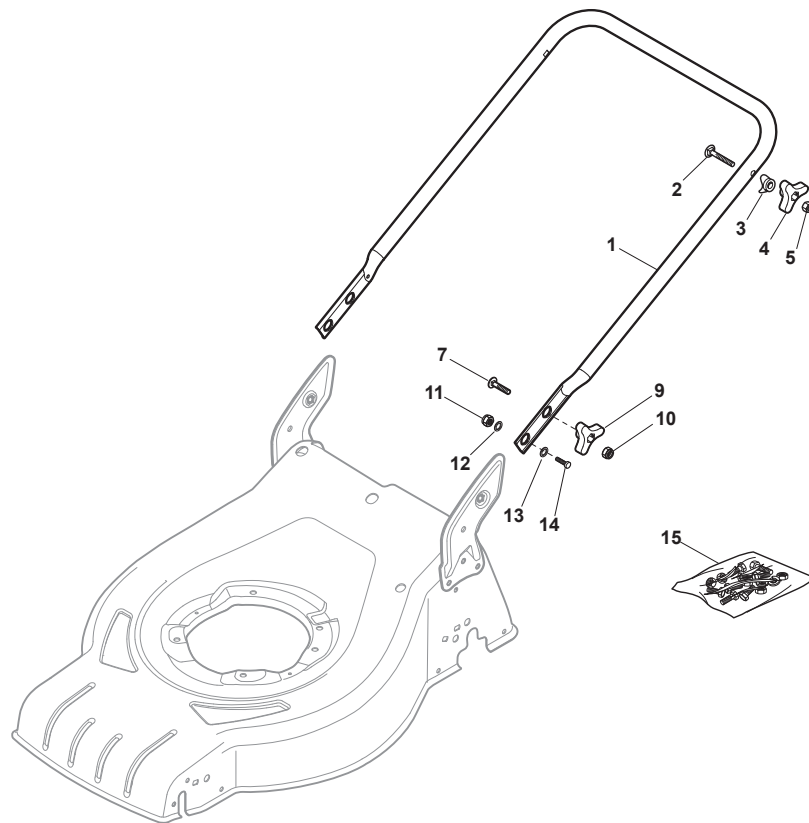

Fig.	Quantity	Part No	Description	Notes
1	2	322545189/0	Plate	
2	1	322735597/1	Sector, Height Adjustment	
3	2	381005141/0	Wheel Support	
4	2	381003354/0	Lever, Height Adjustment	
5	2	122519811/0	Pin	
6	2	112521350/0	Washer	
7	2	112155000/0	Nut	
9	1	322735595/1	Sector, Height Adjustment	
11	4	112728698/0	Screw	
12	2	322545152/0	Plate	
13	1	381302819/0	Rear Wheel Axle	
14	1	122534131/0	Pin	
15	1	381003356/0	Wheels Rear Adj. Lever	
16	1	122446192/0	Spring	
17	1	112154510/0	Nut	
18	2	322600204/0	Internal Wheel Protection	
21	2	112521350/0	Washer	
22	2	112155000/0	Nut	

Fig.	Quantity	Part No	Description	Notes
1	1	381006737/0	Handle Lower Part	Black
1	1	381007537/0	Handle, Lower Part Yellow	Yellow
2	2	112819110/0	Screw	
3	2	122671651/0	Washer	
4	2	122399900/0	Knob	Black
4	2	322399840/0	Yellow Knob	Yellow
4	2	322399846/0	Red Knob	Red
5	2	112293200/0	Nut	
7	2	112818900/0	Screw	
9	2	122399900/0	Knob	Black
9	2	322399840/0	Yellow Knob	Yellow
9	2	322399846/0	Red Knob	Red
10	2	112293200/0	Nut	
11	2	112155000/0	Nut	
12	2	112521350/0	Washer	
13	2	112369500/0	Elastic Washer	
14	2	112760605/0	Screw	
15	1	381008691/0	Outfit, Screws	Black
15	1	381008692/0	Outfit, Screws	Yellow
15	1	381008695/0	Outfit, Screws	Red