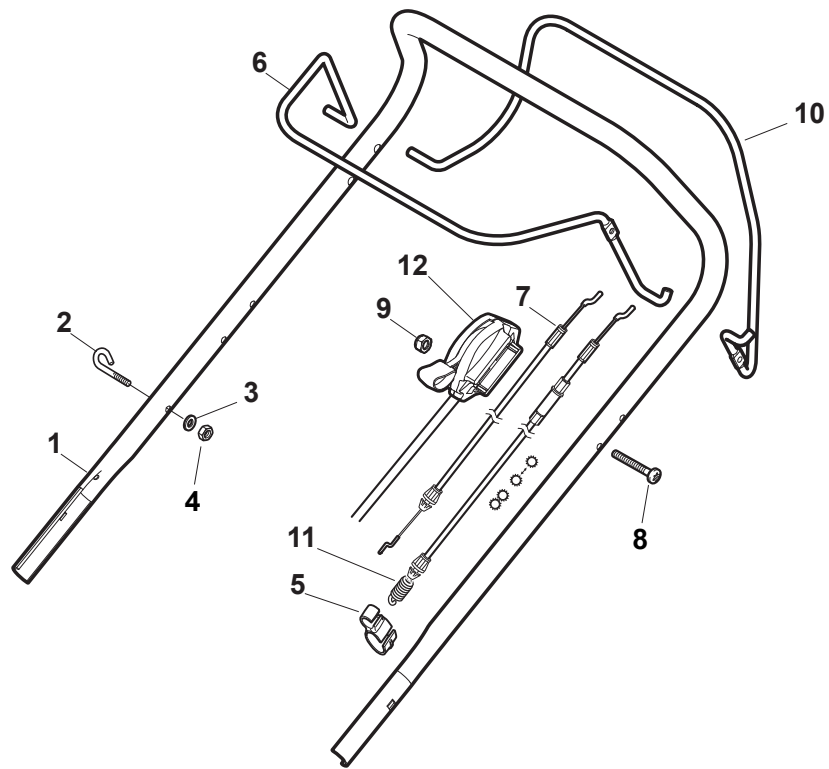

Fig.	Quantity	Part No	Description	Notes
1	2	322545189/0	Plate	
2	1	322735597/1	Sector, Height Adjustment	
3	2	381005141/0	Wheel Support	
4	2	381003354/0	Lever, Height Adjustment	
5	2	122519811/0	Pin	
6	2	112521350/0	Washer	
7	2	112155000/0	Nut	
9	1	322735595/1	Sector, Height Adjustment	
11	4	112728698/0	Screw	
12	2	322545152/0	Plate	
13	1	381302819/0	Rear Wheel Axle	
14	1	122534131/0	Pin	
15	1	381003356/0	Wheels Rear Adj. Lever	
16	1	122446192/0	Spring	
17	1	112154510/0	Nut	
18	2	322600204/0	Internal Wheel Protection	
21	2	112521350/0	Washer	
22	2	112155000/0	Nut	

Fig.	Quantity	Part No	Description	Notes
1	1	381006737/0	Handle Lower Part	Black
1	1	381007537/0	Handle, Lower Part Yellow	Yellow
2	2	112819110/0	Screw	
3	2	122671651/0	Washer	
4	2	122399900/0	Knob	Black
4	2	322399840/0	Yellow Knob	Yellow
4	2	322399846/0	Red Knob	Red
5	2	112293200/0	Nut	
7	2	112818900/0	Screw	
9	2	122399900/0	Knob	Black
9	2	322399840/0	Yellow Knob	Yellow
9	2	322399846/0	Red Knob	Red
10	2	112293200/0	Nut	
11	2	112155000/0	Nut	
12	2	112521350/0	Washer	
13	2	112369500/0	Elastic Washer	
14	2	112760605/0	Screw	
15	1	381008691/0	Outfit, Screws	Black
15	1	381008692/0	Outfit, Screws	Yellow
15	1	381008695/0	Outfit, Screws	Red