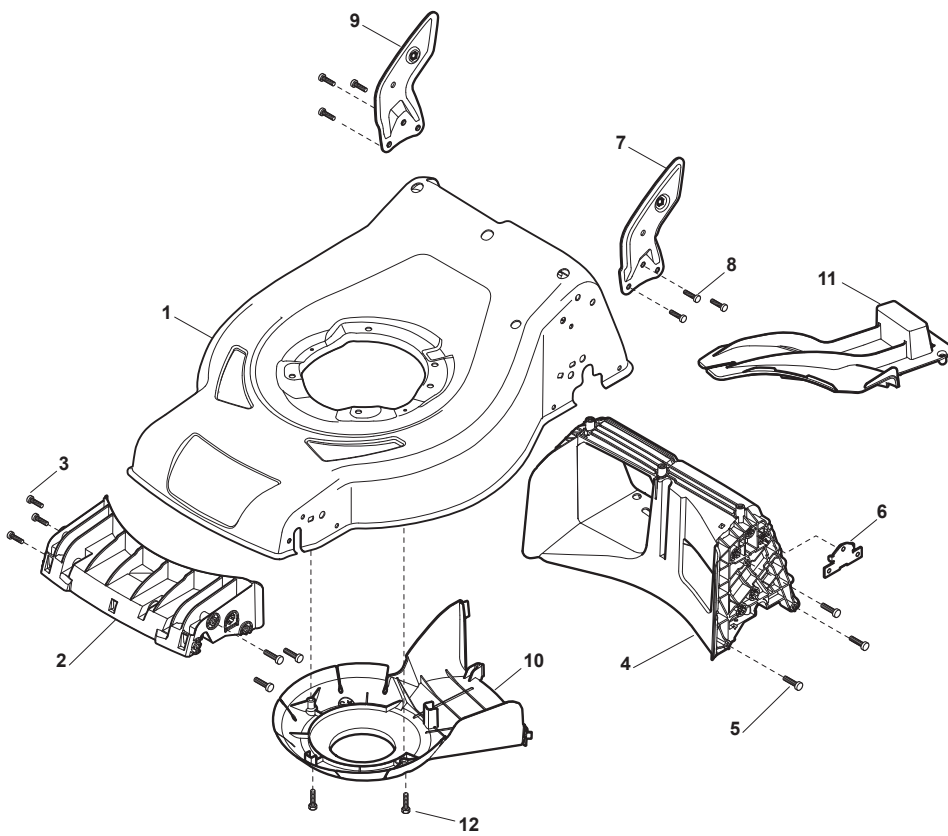

# Parts Catalogue

for model  
**CR-CS 434 S**

- Use GLOBAL GARDEN PRODUCT Genuine Spare Parts specified in the parts list for repair and/or replacement.
- The contents described in the parts list may change due to improvement.
- The drawings of the spare parts are only indicative and might not represent the part in question exactly.
- The indications "right" - "left" - "front" - "rear" refer to the position of the operator when using the machine.
- When placing orders of parts for repair and/or replacement, make sure that the illustrated parts list is the one applying to the machine's year of manufacture, as shown on the identification plate attached to the machine.

THIS INFORMATION IS NOT INTENDED FOR SALE OR RESALE, AND THIS NOTICE MUST REMAIN ON ALL COPIES.

Fig.	Quantity	Part No	Description	Notes
2	1	322108300/1	Front Conveyor Assy	
1	1	381004017/0	Red Deck	
1	1	381004728/0	Grey Deck	
3	6	112728699/0	Screw	
4	1	322108302/0	Rear Conveyor Assy	
5	6	112728699/0	Screw	
6	2	322545213/0	Plate	
7	1	381005139/0	Left Bracket	
8	6	112727801/0	Screw	
9	1	381005137/0	Right Bracket	
10	1	322060241/0	Belt Protection	
11	1	322140240/0	Mulching Deflector	
12	2	112728530/0	Screw	

Fig.	Quantity	Part No	Description	Notes
1	2	322545189/0	Plate	
2	1	322735597/1	Sector, Height Adjustment	
3	2	381005141/0	Wheel Support	
4	2	381003354/0	Lever, Height Adjustment	
5	2	122519811/0	Pin	
6	2	112521350/0	Washer	
7	2	112155000/0	Nut	
9	1	322735595/1	Sector, Height Adjustment	
11	4	112728698/0	Screw	
12	2	322545152/0	Plate	
13	1	381302819/0	Rear Wheel Axle	
14	1	122534131/0	Pin	
15	1	381003356/0	Wheels Rear Adj. Lever	
16	1	122446192/0	Spring	
17	1	112154510/0	Nut	
18	2	322600204/0	Internal Wheel Protection	
21	2	112521350/0	Washer	
22	2	112155000/0	Nut	