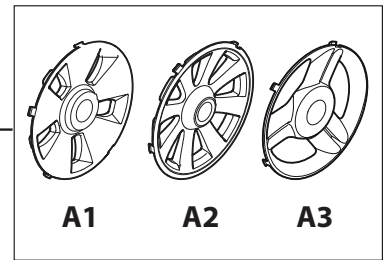

Fig.	Quantity	Part No	Description	Notes
1	4	112608600/0	Seeger	
2	1	122570120/1	Pinion Left	
3	1	122570110/1	Pinion Right	
4	2	322042066/0	Bushing	
5	2	112521371/0	Washer	
6	1	181003092/0	Gear Box	
7	1	122601904/0	Pulley	
8	1	112645700/0	Elastic Pin	
9	1	122033283/0	Adjustment Rod	
10	1	135063710/0	Belt	
11	1	122041957/1	Bushing	
12	1	122450063/0	Spring	
13	1	322680009/0	Washer	
14	1	112154510/0	Nut	
15	1	122110230/0	Hub Cover	
16	2	122753000/0	Pin	

Bushing - Ø180

Ball Bearing - Ø180

Bushing - Ø180

Ball Bearing - Ø180

Fig.	Quantity	Part No	Description	Notes
1	6	112728706/0	Screw	
2	2	381007460/1	Wheel	
3	8	322042064/0	Bushing	
4	2	381007442/1	Wheel	
5	2	381007464/1	Wheel	
6	2	381007445/1	Wheel	
7	2	381007461/1	Wheel	
8	8	119216035/0	Bearing	
9	2	381007448/1	Wheel	
10	2	381007465/1	Wheel	
11	2	381007455/1	Wheel	
15	2	322120116/0	Wheels Crown	

+

= A2

Fig.	Quantity	Part No	Description	Notes
A1	4	322110636/0	Hub Cap Grey	
A2	4	322110638/0	Hub Cap Grey	
A2	4	322110647/0	Hub Cap Yellow	
A3	4	322110687/0	Hub Cap Grey	

Fig.	Quantity	Part No	Description	Notes
1	2	112691100/0	Screw	for B&S Engine
1	3	112691100/0	Screw	for B&S E Series Engine
1	3	112691115/0	Screw	for HONDA Engine / for GGP Engine
1	1	112691800/0	Screw	for B&S Engine
2	1	122465607/3	Hub With Pulley, Crankshaft Ø 22.2	
2	1	122465608/2	Hub With Pulley, Crankshaft Ø 25	
3	1	181004341/3	Mulching Blade	
4	1	122160400/0	Elastic Disc	
5	1	112523080/0	Washer	
6	1	112735698/0	Screw	
7	1	112139100/0	Feather, Crankshaft Ø 22,2	
7	1	112139150/0	Feather, Crankshaft Ø 25	
8	3	112154210/0	Nut	