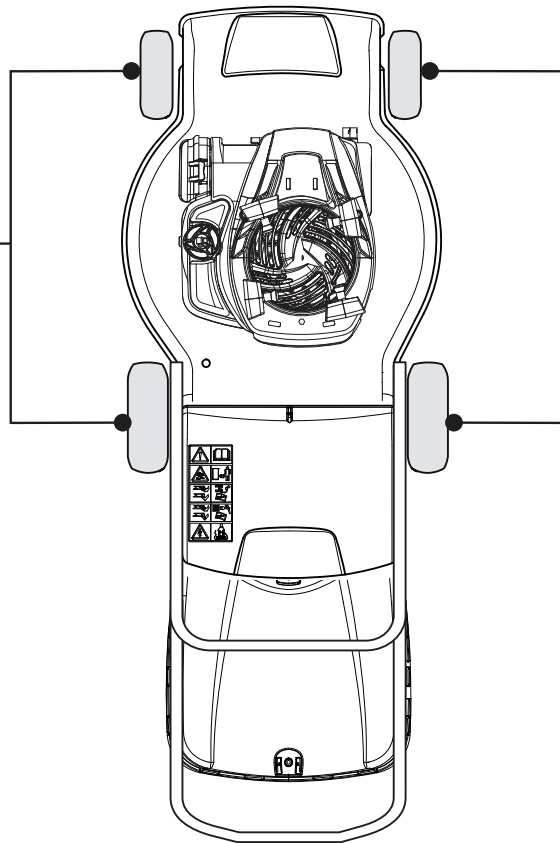

Fig.	Quantity	Part No	Description	Notes
1	2	322545189/0	Plate	
2	1	322735597/1	Sector, Height Adjustment	
3	2	381005141/0	Wheel Support	
4	2	381003354/0	Lever, Height Adjustment	
5	2	122519811/0	Pin	
6	2	112521350/0	Washer	
7	2	112155000/0	Nut	
9	1	322735595/1	Sector, Height Adjustment	
11	4	112728698/0	Screw	
12	2	322545152/0	Plate	
13	1	381302819/0	Rear Wheel Axle	
14	1	122534131/0	Pin	
15	1	381003356/0	Wheels Rear Adj. Lever	
16	1	122446192/0	Spring	
17	1	112154510/0	Nut	
18	2	322600204/0	Internal Wheel Protection	
21	2	112521350/0	Washer	
22	2	112155000/0	Nut	

Fig.	Quantity	Part No	Description	Notes
1	4	112608600/0	Seeger	
2	1	122570120/1	Pinion Left	
3	1	122570110/1	Pinion Right	
4	2	322042066/0	Bushing	
5	2	112521371/0	Washer	
6	1	181003092/0	Gear Box	
7	1	122601904/0	Pulley	
8	1	112645700/0	Elastic Pin	
9	1	122033283/0	Adjustment Rod	
10	1	135063710/0	Belt	
11	1	122041957/1	Bushing	
12	1	122450063/0	Spring	
13	1	322680009/0	Washer	
14	1	112154510/0	Nut	
15	1	122110230/0	Hub Cover	
16	2	122753000/0	Pin	

+

= A2

Fig.	Quantity	Part No	Description	Notes
A1	4	322110636/0	Hub Cap Grey	
A2	4	322110638/0	Hub Cap Grey	
A2	4	322110647/0	Hub Cap Yellow	
A3	4	322110687/0	Hub Cap Grey	

Fig.	Quantity	Part No	Description	Notes
1	2	112691100/0	Screw	for B&S Engine
1	3	112691100/0	Screw	for B&S E Series Engine
1	3	112691115/0	Screw	for HONDA Engine / for GGP Engine
1	1	112691800/0	Screw	for B&S Engine
2	1	122465607/3	Hub With Pulley, Crankshaft Ø 22.2	
2	1	122465608/2	Hub With Pulley, Crankshaft Ø 25	
3	1	181004341/3	Mulching Blade	
4	1	122160400/0	Elastic Disc	
5	1	112523080/0	Washer	
6	1	112735698/0	Screw	
7	1	112139100/0	Feather, Crankshaft Ø 22,2	
7	1	112139150/0	Feather, Crankshaft Ø 25	
8	3	112154210/0	Nut	