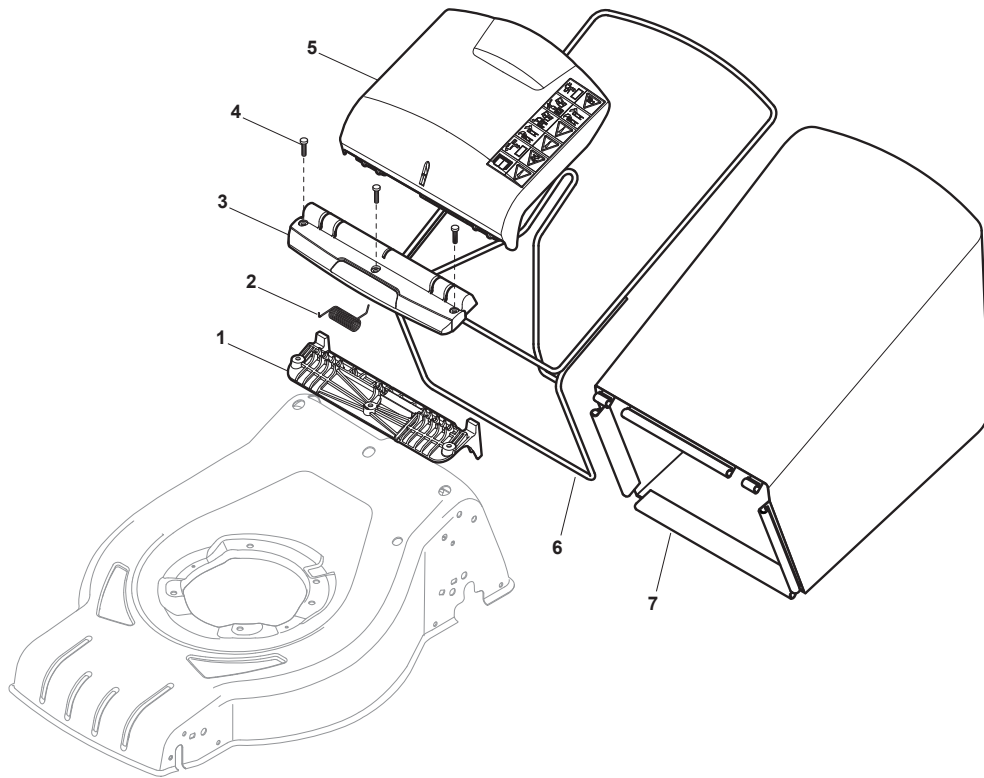

+

= A2

Fig.	Quantity	Part No	Description	Notes
A1	4	322110636/0	Hub Cap Grey	
A2	4	322110638/0	Hub Cap Grey	
A2	4	322110647/0	Hub Cap Yellow	
A3	4	322110687/0	Hub Cap Grey	

Fig.	Quantity	Part No	Description	Notes
1	2	112691100/0	Screw	for B&S Engine
1	3	112691100/0	Screw	for B&S E Series Engine
1	3	112691115/0	Screw	for HONDA Engine / for GGP Engine
1	1	112691800/0	Screw	for B&S Engine
2	1	122465607/3	Hub With Pulley, Crankshaft Ø 22.2	
2	1	122465608/2	Hub With Pulley, Crankshaft Ø 25	
3	1	181004341/3	Mulching Blade	
4	1	122160400/0	Elastic Disc	
5	1	112523080/0	Washer	
6	1	112735698/0	Screw	
7	1	112139100/0	Feather, Crankshaft Ø 22,2	
7	1	112139150/0	Feather, Crankshaft Ø 25	
8	3	112154210/0	Nut	