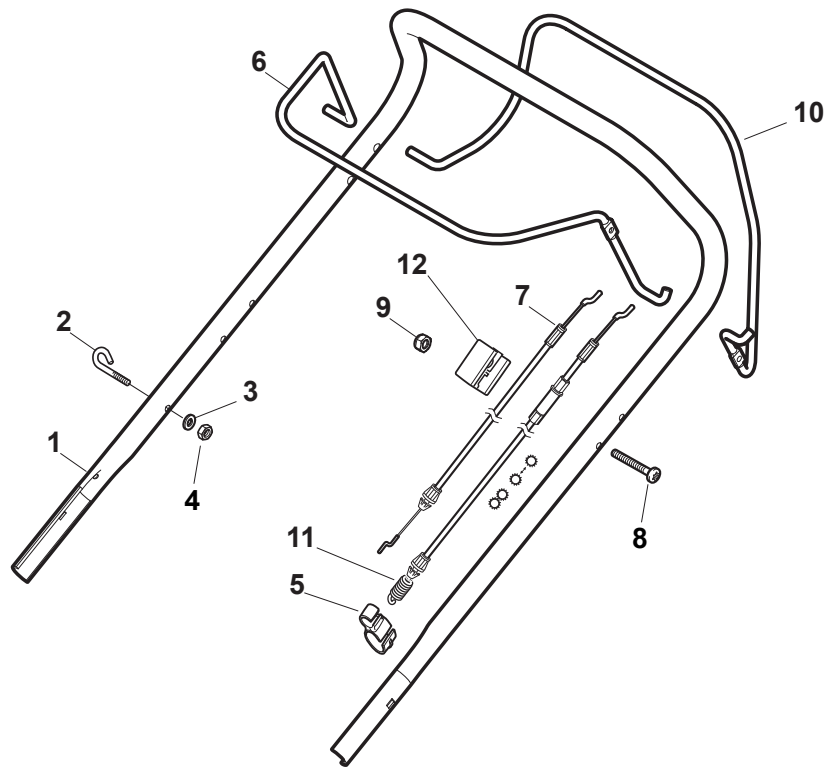

Fig.	Quantity	Part No	Description	Notes
1	2	322545189/0	Plate	
2	1	322735597/1	Sector, Height Adjustment	
3	2	381005141/0	Wheel Support	
4	2	381003354/0	Lever, Height Adjustment	
5	2	122519811/0	Pin	
6	2	112521350/0	Washer	
7	2	112155000/0	Nut	
9	1	322735595/1	Sector, Height Adjustment	
11	4	112728698/0	Screw	
12	2	322545152/0	Plate	
13	1	381302819/0	Rear Wheel Axle	
14	1	122534131/0	Pin	
15	1	381003356/0	Wheels Rear Adj. Lever	
16	1	122446192/0	Spring	
17	1	112154510/0	Nut	
18	2	322600204/0	Internal Wheel Protection	
21	2	112521350/0	Washer	
22	2	112155000/0	Nut	

Fig.	Quantity	Part No	Description	Notes
1	1	381006739/1	Handle, Upper Part	
1	1	381006745/1	Handle, Upper Part with sponge handgrip	
1	1	381006753/0	Handle, Upper Part Yellow	
2	1	122430313/0	Guide Spring	
3	1	112521330/0	Washer	
4	1	112154510/0	Nut	
5	1	118390020/0	Conduit Clip Caproeurope	
6	1	181003363/1	Lever, Engine Brake Black	Black
6	1	381003365/0	Lever, Engine Brake Yellow	Yellow
6	1	381003376/0	Lever, Engine Brake Red	Red
7	1	181030056/0	Cable, Thread Engine Brake	B&S 450/575/550/500 Series
7	1	181030056/0	Cable, Thread Engine Brake	GGP 100cc / GGP /B&S Engine
7	1	181030069/1	Cable, Thread Engine Brake	Honda Engine
8	1	112727788/0	Screw	
9	1	112154510/0	Nut	
10	1	181003364/0	Drive Control Lever	Black
10	1	381003366/0	Lever, Driving Yellow	Yellow
10	1	381003377/0	Drive Control Lever	Red
11	1	381030051/0	Cable Rear Drive	
12	1	181005511/0	Throttle Cable	
12	1	181005517/0	Throttle Cable	
12	1	181005532/0	Throttle Cable	
12	1	181005533/0	Throttle Cable	