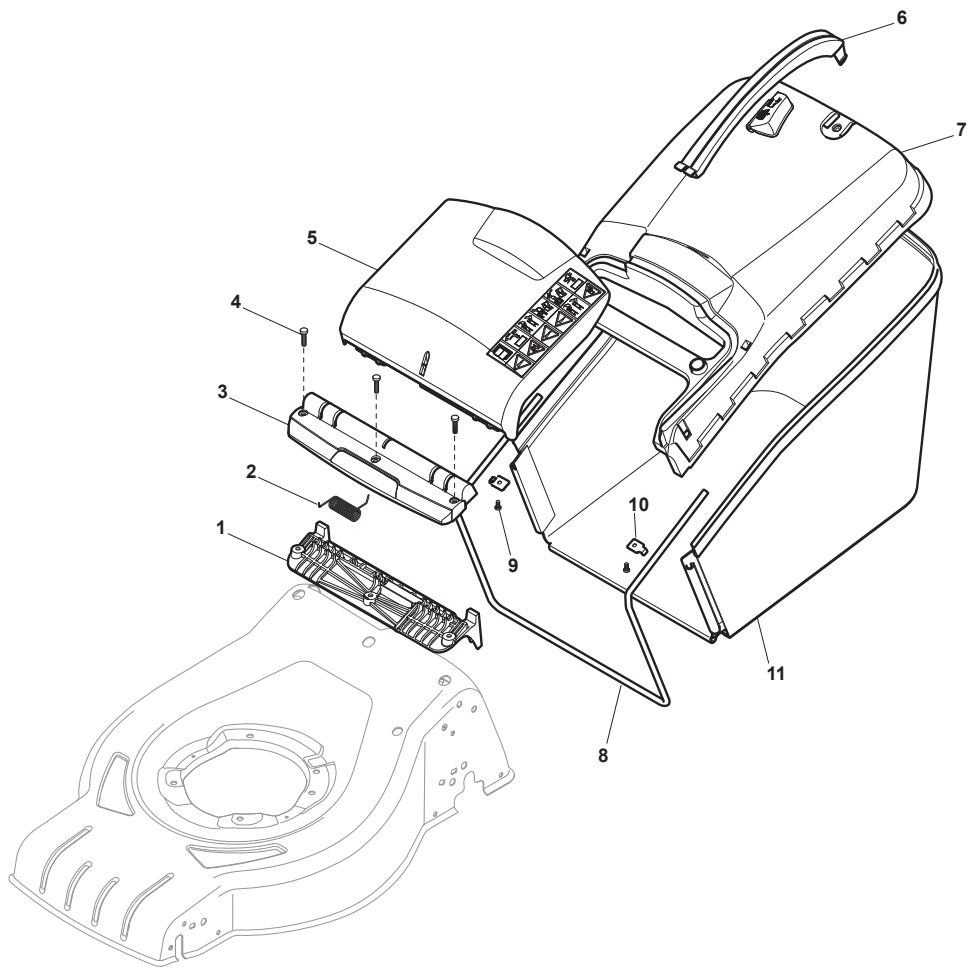

Fig.	Quantity	Part No	Description	Notes
1	1	322785331/0	Black Stone Guard Support	
2	1	122450464/0	Spring	
3	1	322109554/0	Stone Guard Supp. Cover Black	Black
3	1	322109556/0	Stone Guard Supp. Cover Yellow	Yellow
4	3	112728699/0	Screw	
5	1	322600206/1	Stone Guard, Black	Black
5	1	322600214/1	Stone Guard, Yellow	Yellow
6	1	322393644/0	Handle, Black	Black
6	1	322393715/0	Handle, Grey	Grey NCSS-N
7	1	381486016/0A	Grass-Box, Upper Part Yellow	Yellow
7	1	381486018/0	Grass-Box, Upper Part Black	Black
8	1	122608561/0	Grasscatcher Lower Stiffening Cruiser	
9	2	112728692/0	Screw	
10	2	322545159/0	Plate	
11	1	181002318/0	Box, Fabric