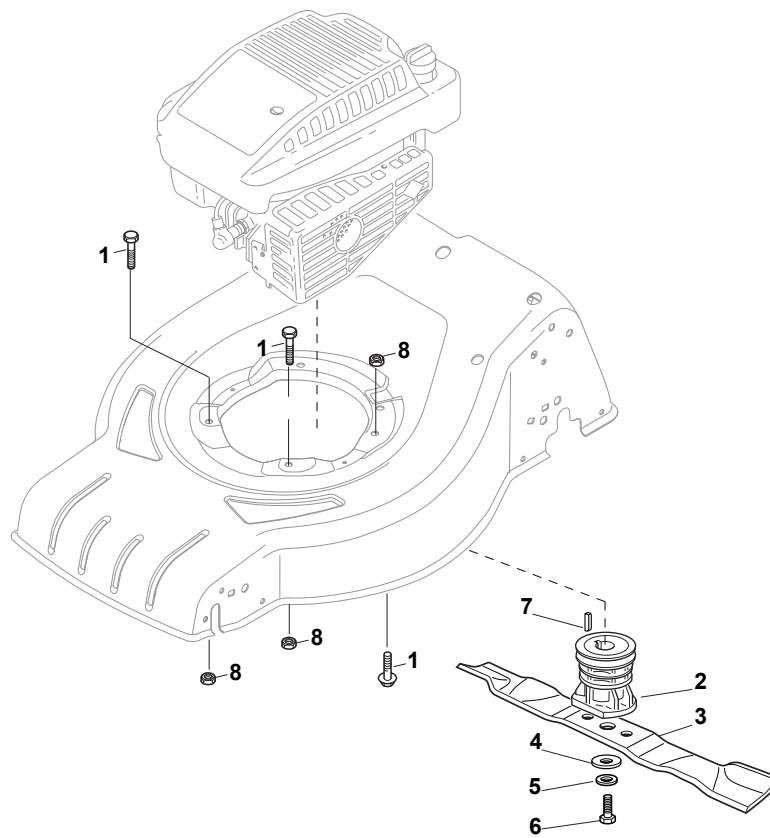

Fig.	Quantity	Part No	Description	Notes
1	4	112608600/0	Seeger	
2	1	122570120/1	Pinion Left	
3	1	122570110/1	Pinion Right	
4	2	322042066/0	Bushing	
5	2	112521371/0	Washer	
6	1	181003092/0	Gear Box	
7	1	122601904/0	Pulley	
8	1	112645700/0	Elastic Pin	
9	1	122033283/0	Adjustment Rod	
10	1	135063710/0	Belt	
11	1	122041957/1	Bushing	
12	1	122450063/0	Spring	
13	1	322680009/0	Washer	
14	1	112154510/0	Nut	
15	1	122110230/0	Hub Cover	
16	2	122753000/0	Pin	

Bushing - Ø180

Ball Bearing - Ø180

Bushing - Ø180

Ball Bearing - Ø180

Fig.	Quantity	Part No	Description	Notes
1	6	112728706/0	Screw	
2	2	381007460/1	Wheel	
3	8	322042064/0	Bushing	
4	2	381007442/1	Wheel	
5	2	381007464/1	Wheel	
6	2	381007445/1	Wheel	
7	2	381007461/1	Wheel	
8	8	119216035/0	Bearing	
9	2	381007448/1	Wheel	
10	2	381007465/1	Wheel	
11	2	381007455/1	Wheel	
15	2	322120116/0	Wheels Crown	

+

= A2

Fig.	Quantity	Part No	Description	Notes
A1	4	322110636/0	Hub Cap Grey	
A2	4	322110638/0	Hub Cap Grey	
A2	4	322110647/0	Hub Cap Yellow	
A3	4	322110687/0	Hub Cap Grey	

Fig.	Quantity	Part No	Description	Notes
1	2	112691100/0	Screw	for B&S Engine
1	3	112691100/0	Screw	for B&S E Series Engine
1	3	112691115/0	Screw	for HONDA Engine / for GGP Engine
1	1	112691800/0	Screw	for B&S Engine
2	1	122465607/3	Hub With Pulley, Crankshaft Ø 22.2	
2	1	122465608/2	Hub With Pulley, Crankshaft Ø 25	
3	1	181004341/3	Mulching Blade	
4	1	122160400/0	Elastic Disc	
5	1	112523080/0	Washer	
6	1	112735698/0	Screw	
7	1	112139100/0	Feather, Crankshaft Ø 22,2	
7	1	112139150/0	Feather, Crankshaft Ø 25	
8	3	112154210/0	Nut	