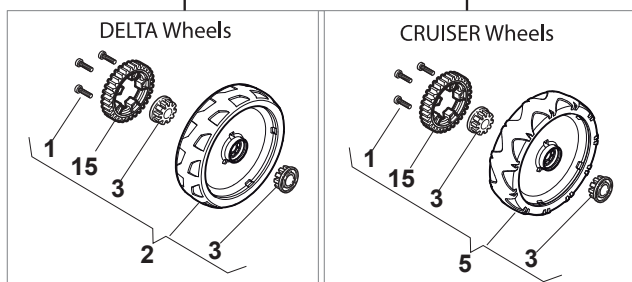

Bushing - Ø180

Ball Bearing - Ø180

Bushing - Ø180

Ball Bearing - Ø180

Fig.	Quantity	Part No	Description	Notes
1	6	112728706/0	Screw	
2	2	381007460/1	Wheel	
3	8	322042064/0	Bushing	
4	2	381007442/1	Wheel	
5	2	381007464/1	Wheel	
6	2	381007445/1	Wheel	
7	2	381007461/1	Wheel	
8	8	119216035/0	Bearing	
9	2	381007448/1	Wheel	
10	2	381007465/1	Wheel	
11	2	381007455/1	Wheel	
15	2	322120116/0	Wheels Crown