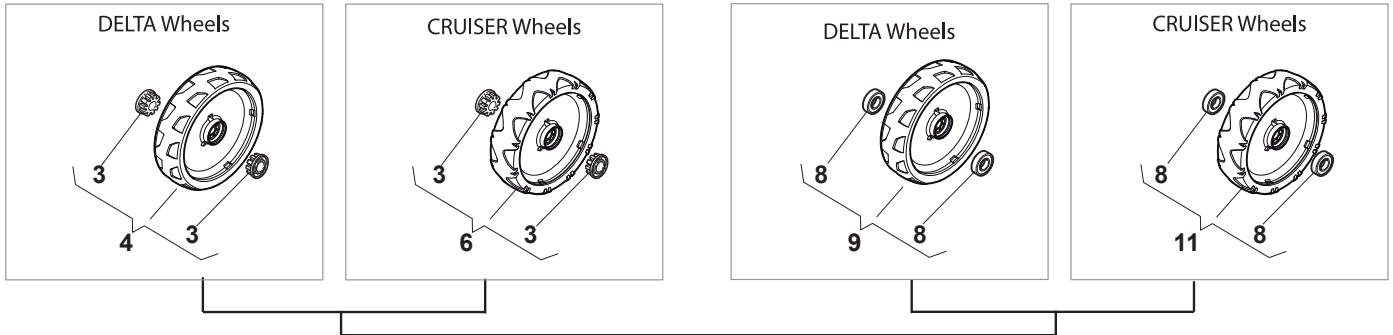

Bushing - Ø180

Ball Bearing - Ø180

Bushing - Ø180

Ball Bearing - Ø180

Fig.	Quantity	Part No	Description	Notes
1	6	112728706/0	Screw	
2	2	381007460/1	Wheel	
3	8	322042064/0	Bushing	
4	2	381007442/1	Wheel	
5	2	381007464/1	Wheel	
6	2	381007445/1	Wheel	
7	2	381007461/1	Wheel	
8	8	119216035/0	Bearing	
9	2	381007448/1	Wheel	
10	2	381007465/1	Wheel	
11	2	381007455/1	Wheel	
15	2	322120116/0	Wheels Crown