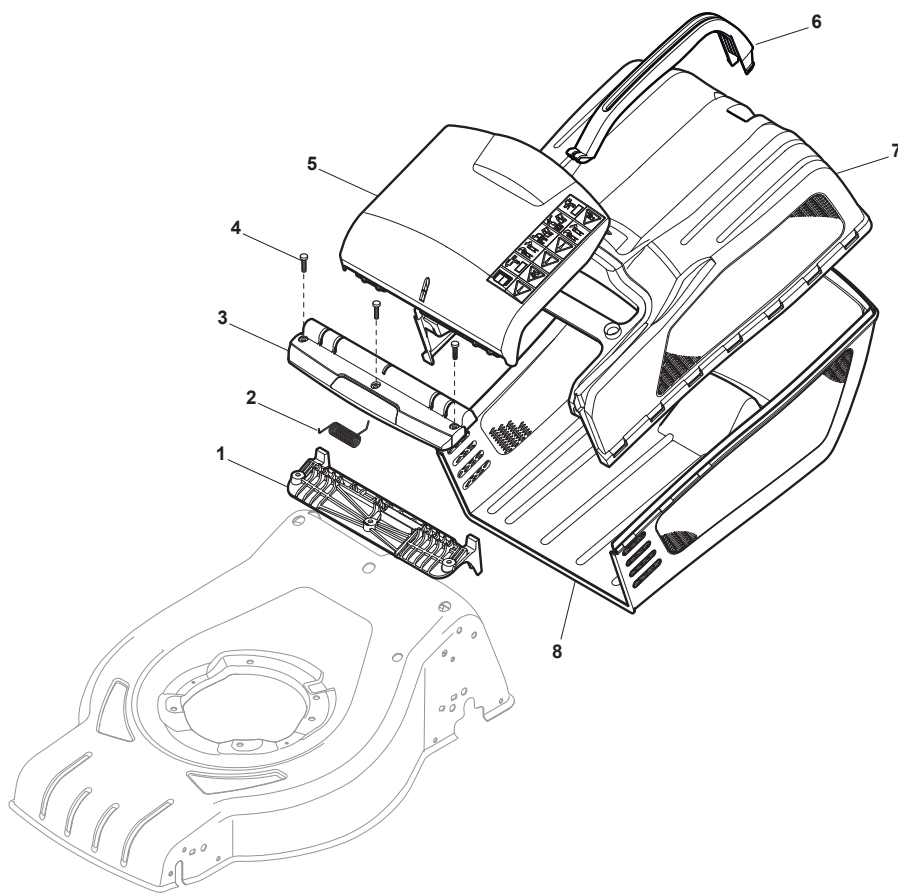

Fig.	Quantity	Part No	Description	Notes
5	1	322600206/1	Stone Guard, Black	Black
1	1	322785331/0	Black Stone Guard Support	
2	1	122450464/0	Spring	
3	1	322109554/0	Stone Guard Supp. Cover Black	Black
3	1	322109556/0	Stone Guard Supp. Cover Yellow	Yellow
3	1	322109557/0	Stone Guard Supp. Cover Grey	Grey
4	3	112728699/0	Screw	
5	1	322600214/1	Stone Guard, Yellow	
5	1	322600216/1	Stone Guard, Grey	
6	1	181006409/0	Textile Grasscatcher Frame	
7	1	181002319/0	Textile Grasscatcher Black	