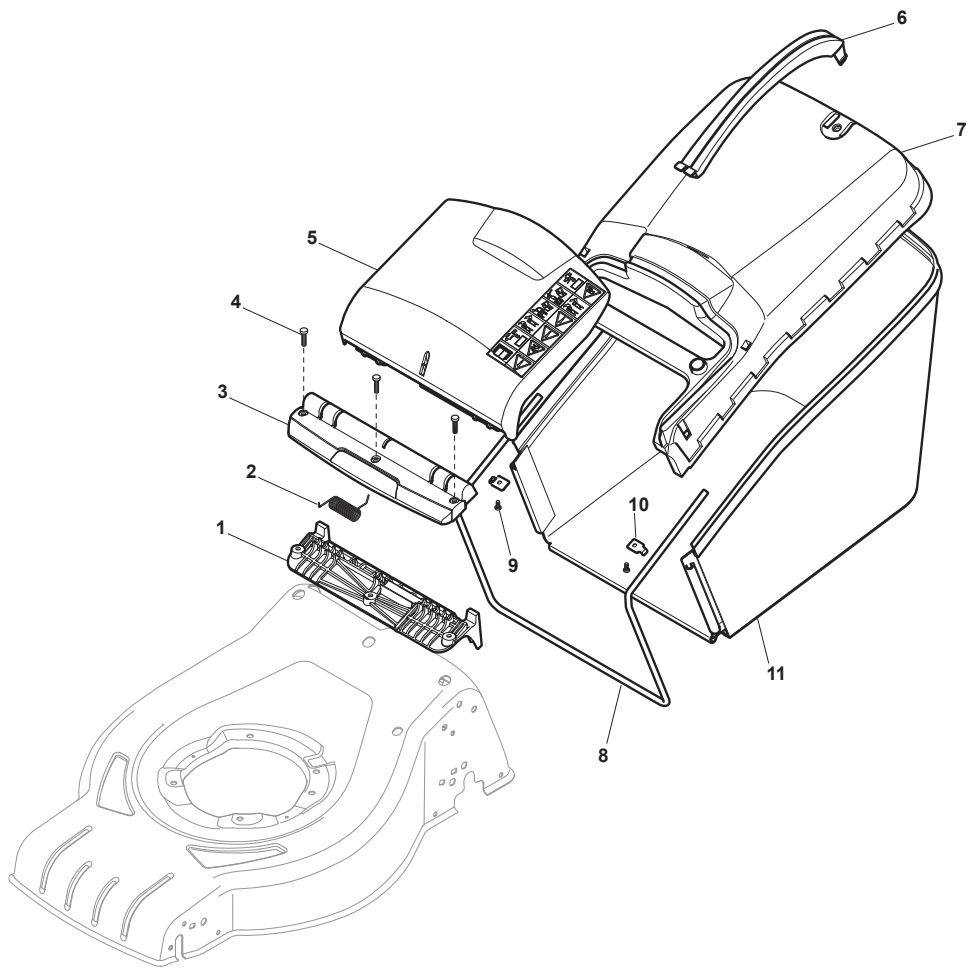

Fig.	Quantity	Part No	Description	Notes
3	1	322109554/0	Stone Guard Supp. Cover Black	Black
5	1	322600206/1	Stone Guard, Black	Black
6	1	322393644/0	Handle, Black	Black
7	7	322486262/0	Grasscatcher Upper Part, Black	Black
1	1	322785331/0	Black Stone Guard Support	
2	1	122450464/0	Spring	
3	1	322109556/0	Stone Guard Supp. Cover Yellow	Yellow
3	1	322109557/0	Stone Guard Supp. Cover Grey	Grey
4	3	112728699/0	Screw	
5	1	322600214/1	Stone Guard, Yellow	Yellow
5	1	322600216/1	Stone Guard, Grey	Grey
6	1	322393646/0	Handle, Yellow	Yellow
6	1	322393649/0	Handle, Grey	Grey
7	1	322486264/0	Grass Upper Hybrid Yellow	Yellow
7	1	322486270/0	Grass Upper Hybrid Grey	Grey
8	1	122608561/0	Grasscatcher Lower Stiffening Cruiser	
9	2	112728692/0	Screw	
10	2	322545159/0	Plate	
11	1	181002318/0	Box, Fabric